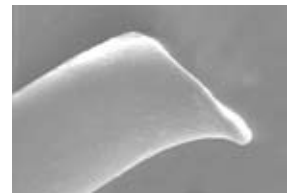

## Featured Product; Bredent's New Magic Contrast Brushes

Recently, we have seen excellent innovations in brush hair design for ceramics. None is more exciting than Bredent's new MagicContrast ceramic brushes. The MagicContrast is extremely elastic and springs back to a sharp tip immediately after picking up the ceramic material. The bristles ensure the correct water conservation and retention for porcelain work via their good retention properties. These brushes are unique because they are hand made in Germany. They consist of top quality black artificial hair that exhibits a higher flexibility and stability over conventional types. The special bundling of hair creates a bell shaped design at the base and a taper at the tip. The shape contributes to improved storage of liquid and allows the tip to take up small quantities as required for layering of ceramics. The new hair enables the user to obtain a spatula shape by pressing the hair together enabling a larger quantity to be picked up. This contrast

cont'd...

The Renfert SYMPRO in action.

The pins & SYMPROfluid shown above.

Renfert Pins are cut precisely at a right angle.

Other pins are cut unevenly and are sharp.

Renfert has made available a comprehensive patient information brochure entitled "Well being through Oral Hygiene" which can be downloaded at [www.renfer.com](http://www.renfer.com).